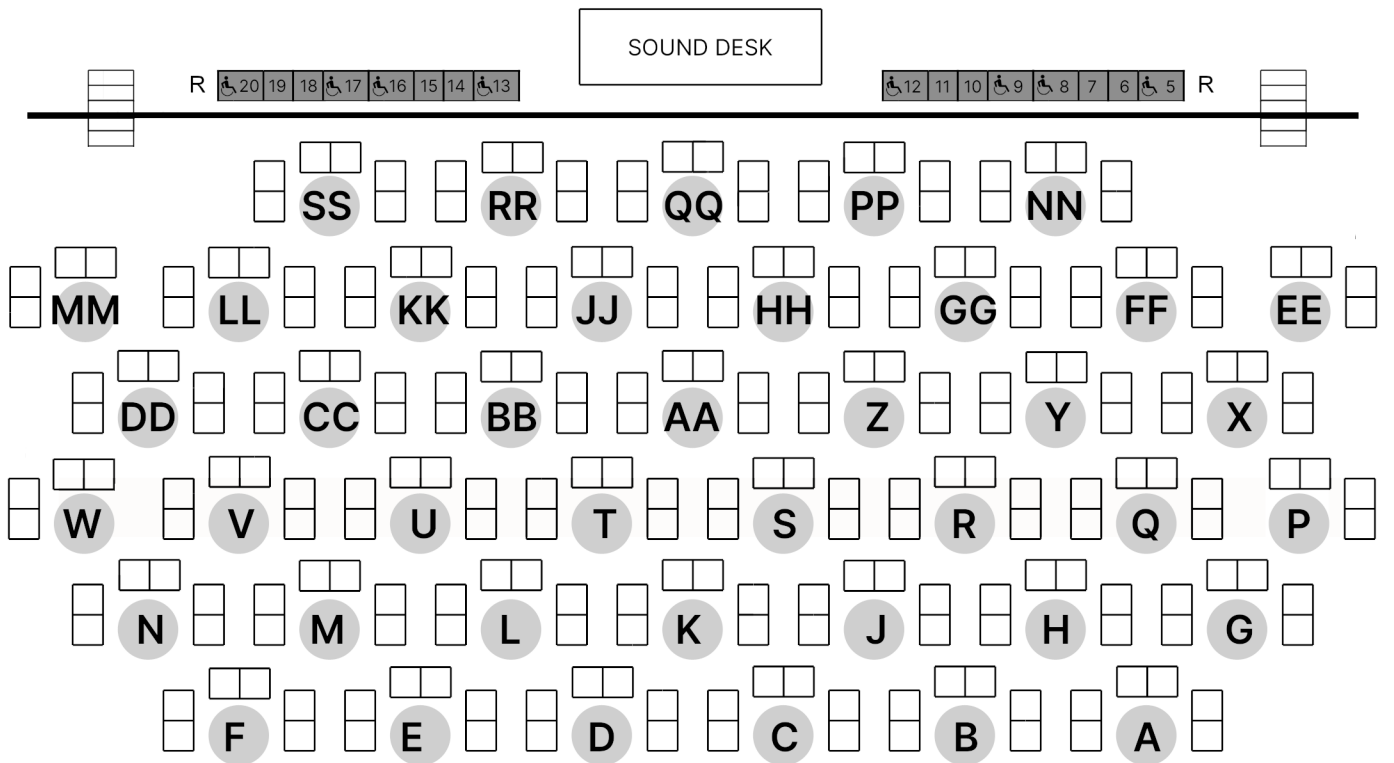

**GANNOCHY TRUST AUDITORIUM
FULL CABARET**

CABARET SEATING

STAGE

Wheelchair and carer spaces

Possible restricted view